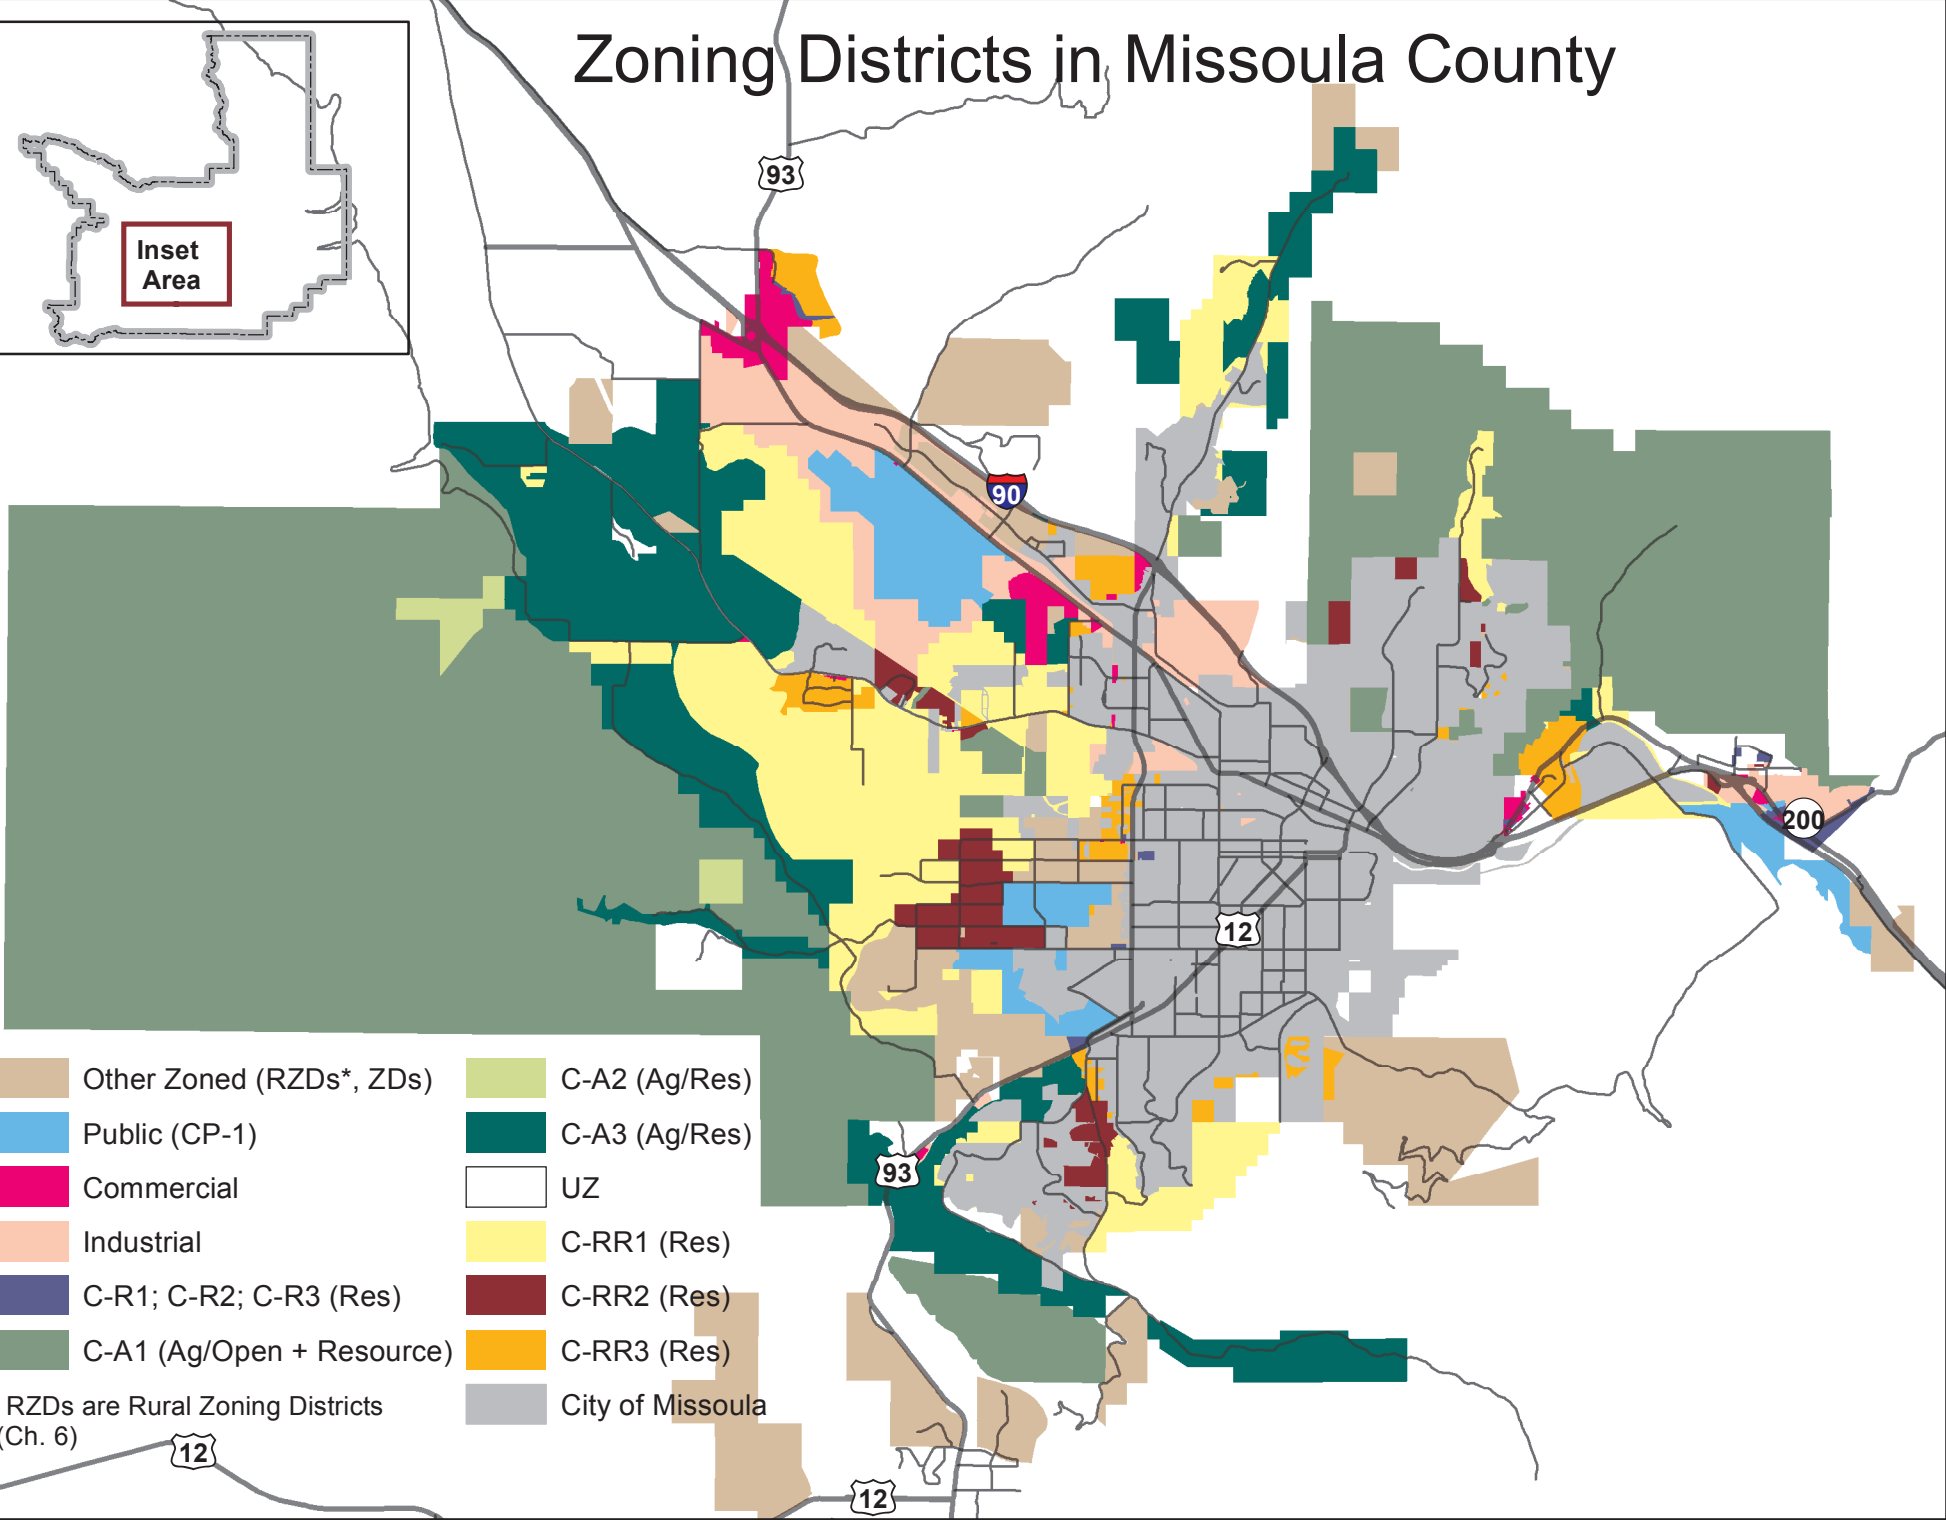

Zoning Districts in Missoula County

- | | |
|---|---|
|  Other Zoned (RZDs*, ZDs) |  C-A2 (Ag/Res) |
|  Public (CP-1) |  C-A3 (Ag/Res) |
|  Commercial |  UZ |
|  Industrial |  C-RR1 (Res) |
|  C-R1; C-R2; C-R3 (Res) |  C-RR2 (Res) |
|  C-A1 (Ag/Open + Resource) |  C-RR3 (Res) |
|  City of Missoula | |

* RZDs are Rural Zoning Districts (Ch. 6)