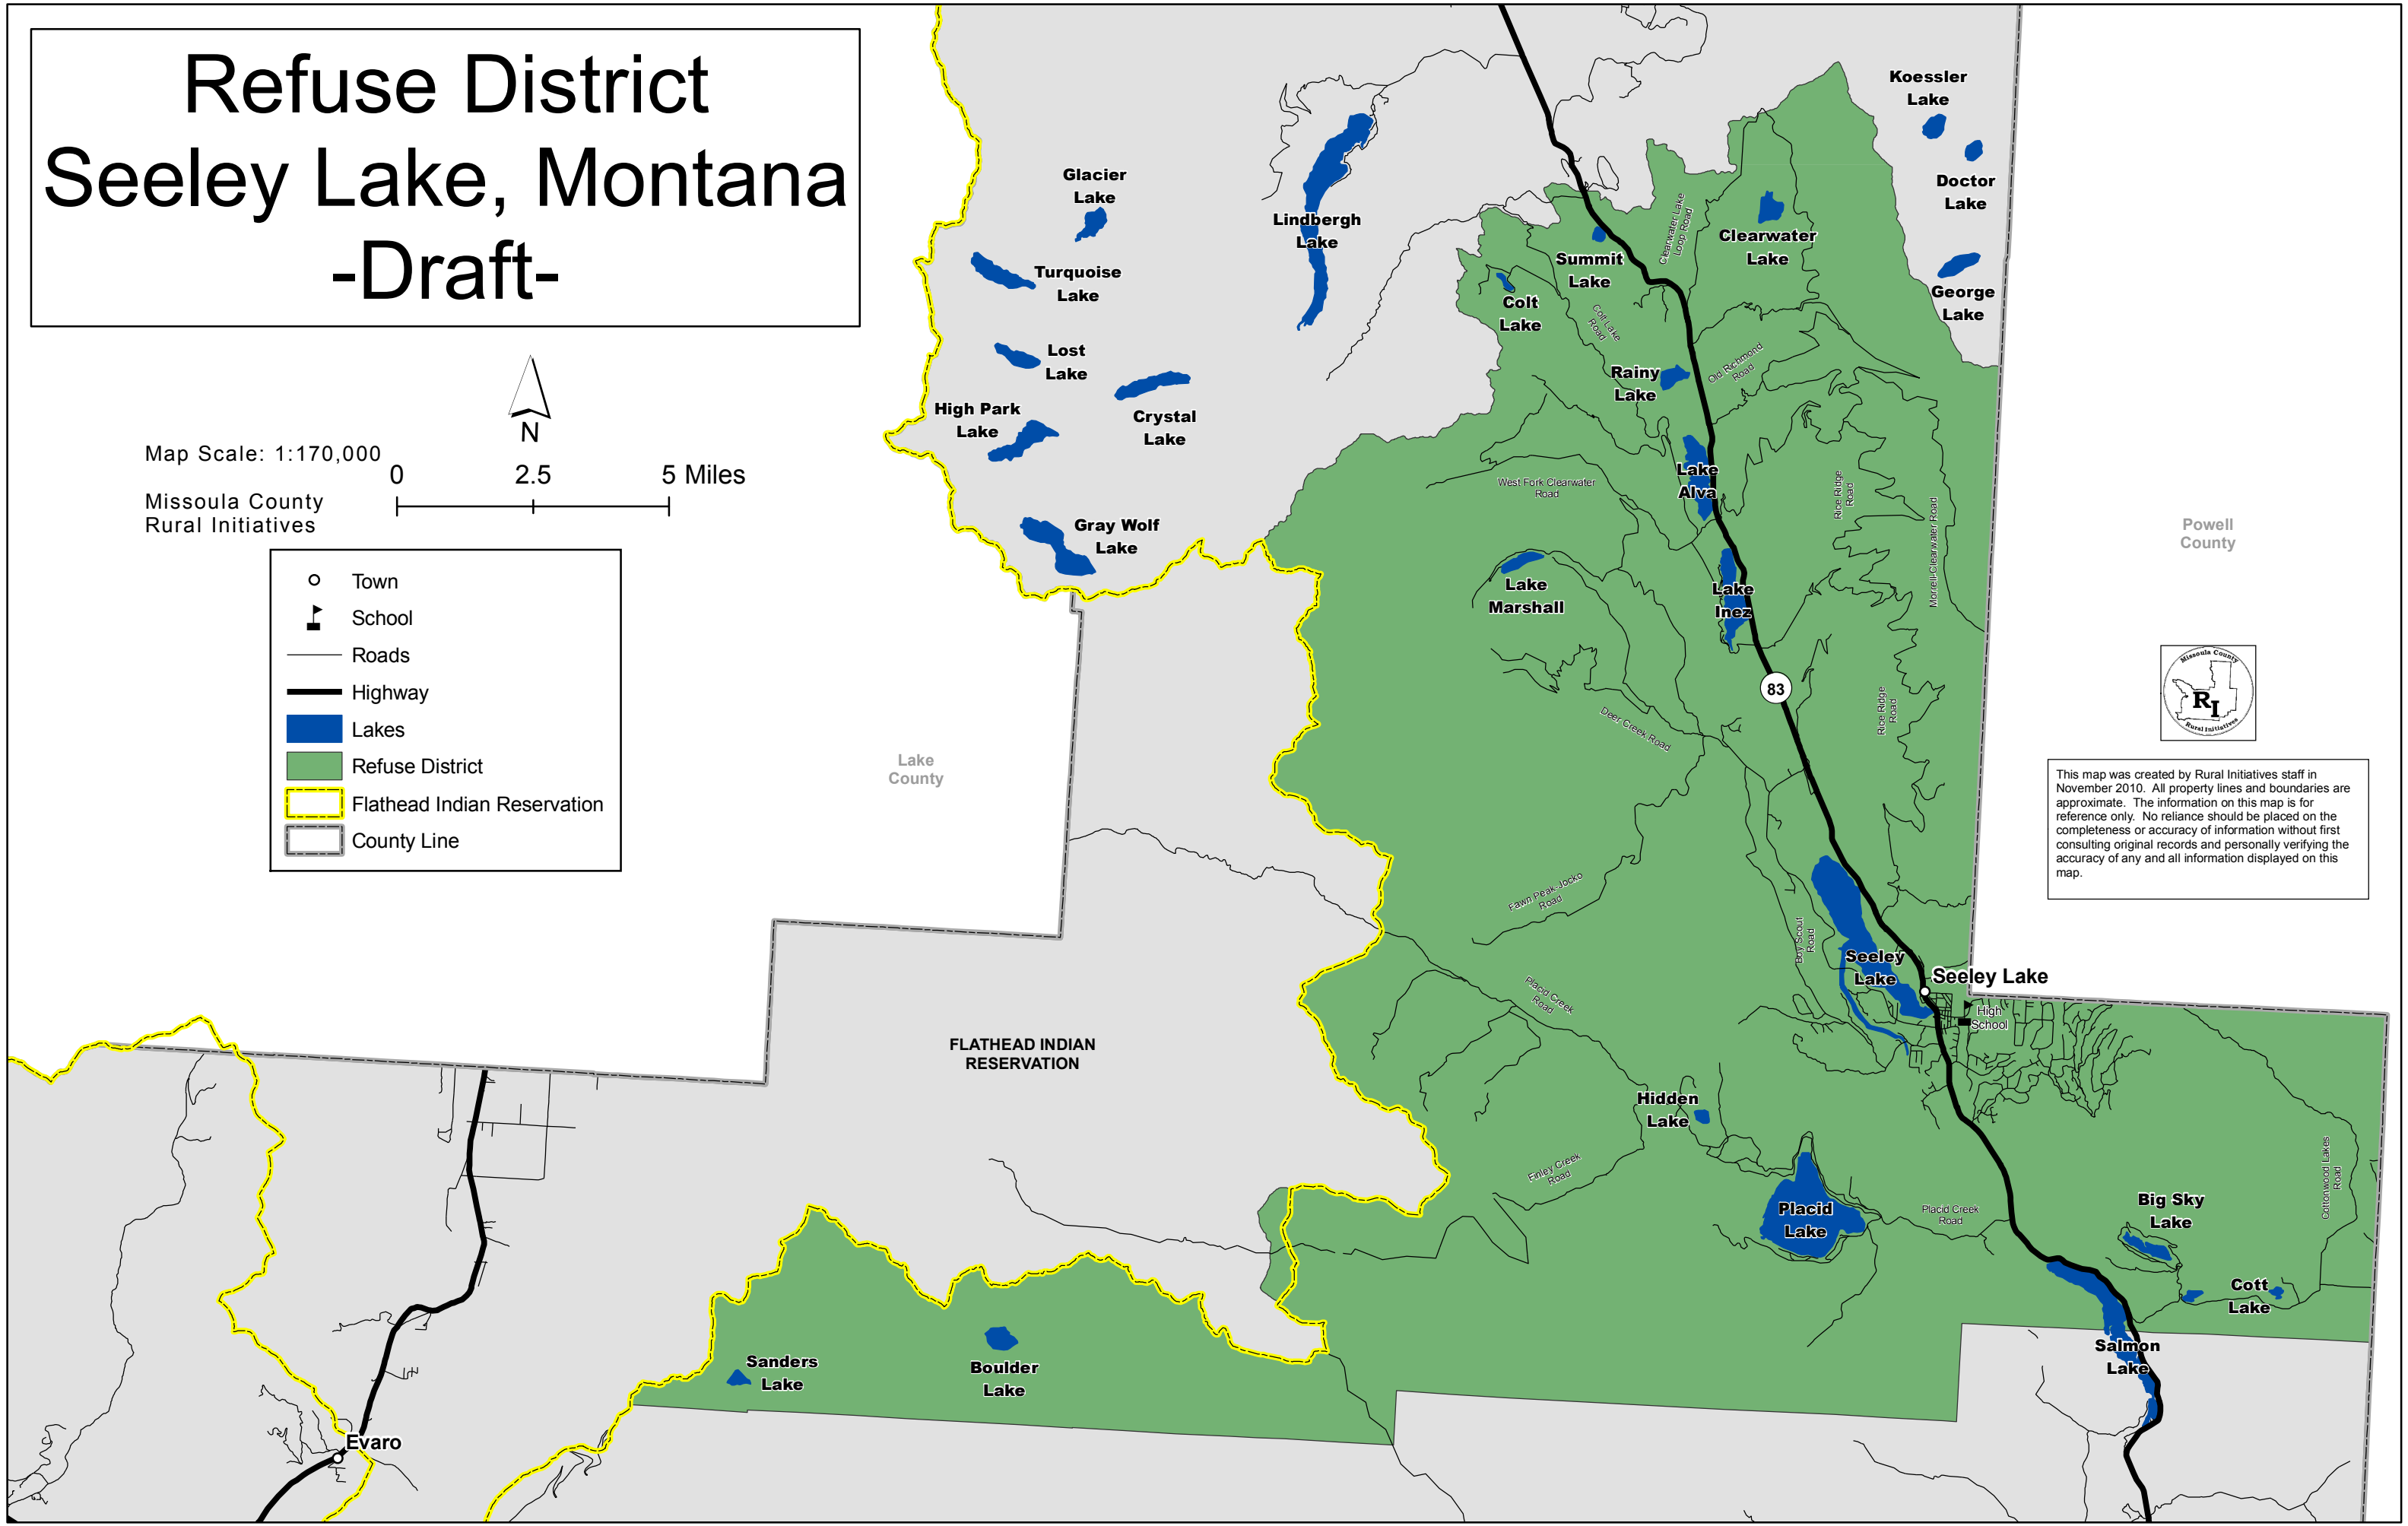

Refuse District Seeley Lake, Montana -Draft-

Map Scale: 1:170,000

Missoula County
Rural Initiatives

- Town
- School
- Roads
- Highway
- Lakes
- Refuse District
- Flathead Indian Reservation
- County Line

Powell County

This map was created by Rural Initiatives staff in November 2010. All property lines and boundaries are approximate. The information on this map is for reference only. No reliance should be placed on the completeness or accuracy of information without first consulting original records and personally verifying the accuracy of any and all information displayed on this map.