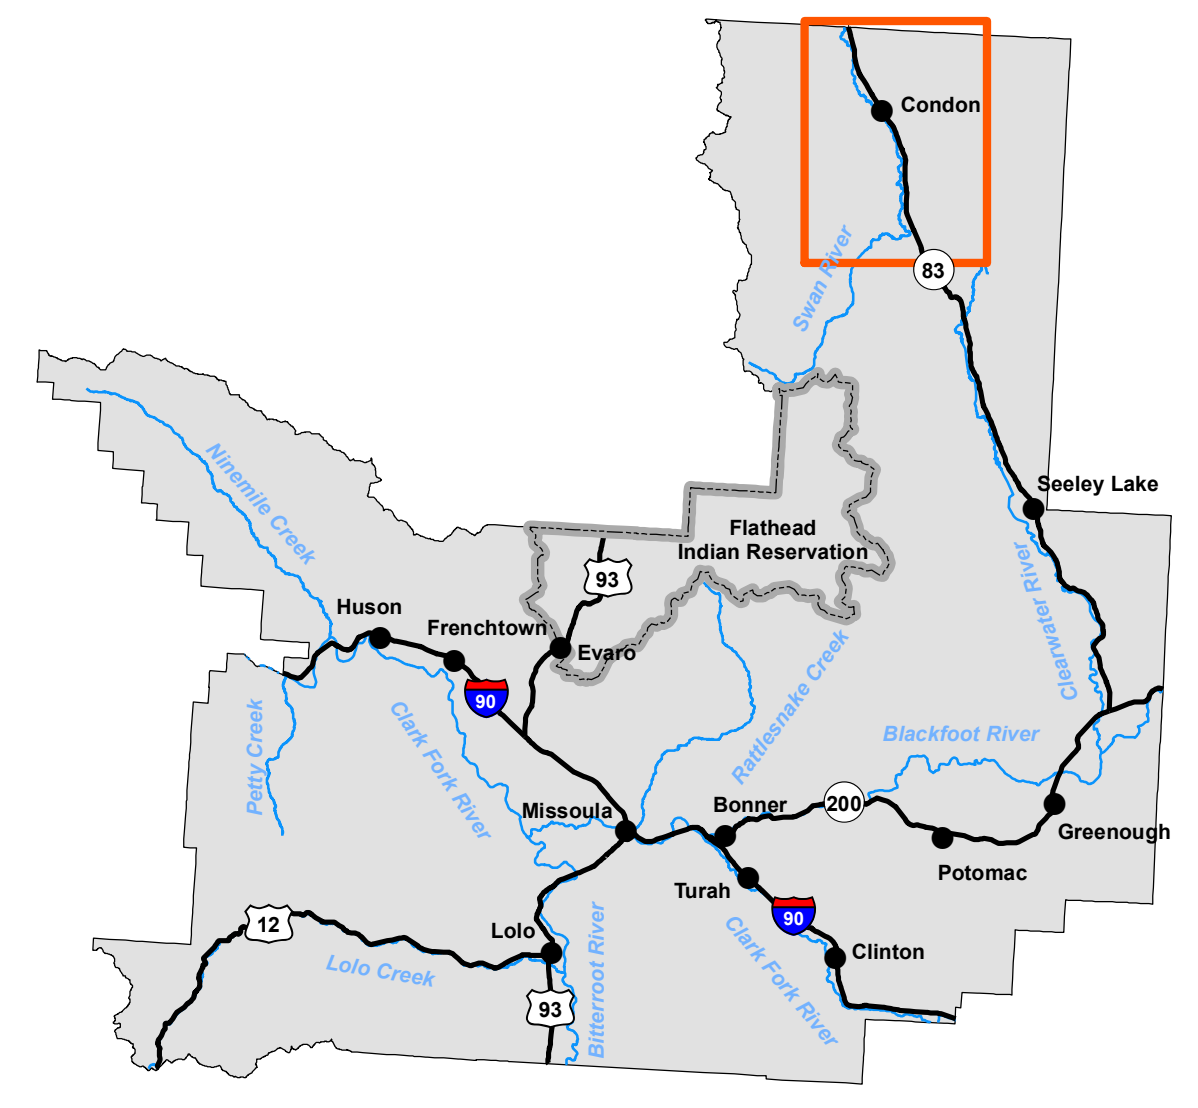

Lake County

Route #17 Condon Snow Plow Route Missoula County

0 1 2 Miles

- Route 17-Condon Snow Plow Route
- Interstate 90
- Highways
- Roads
- Rivers & Streams
- Lakes

Snow Plow Route Data Source: Missoula County Public Works