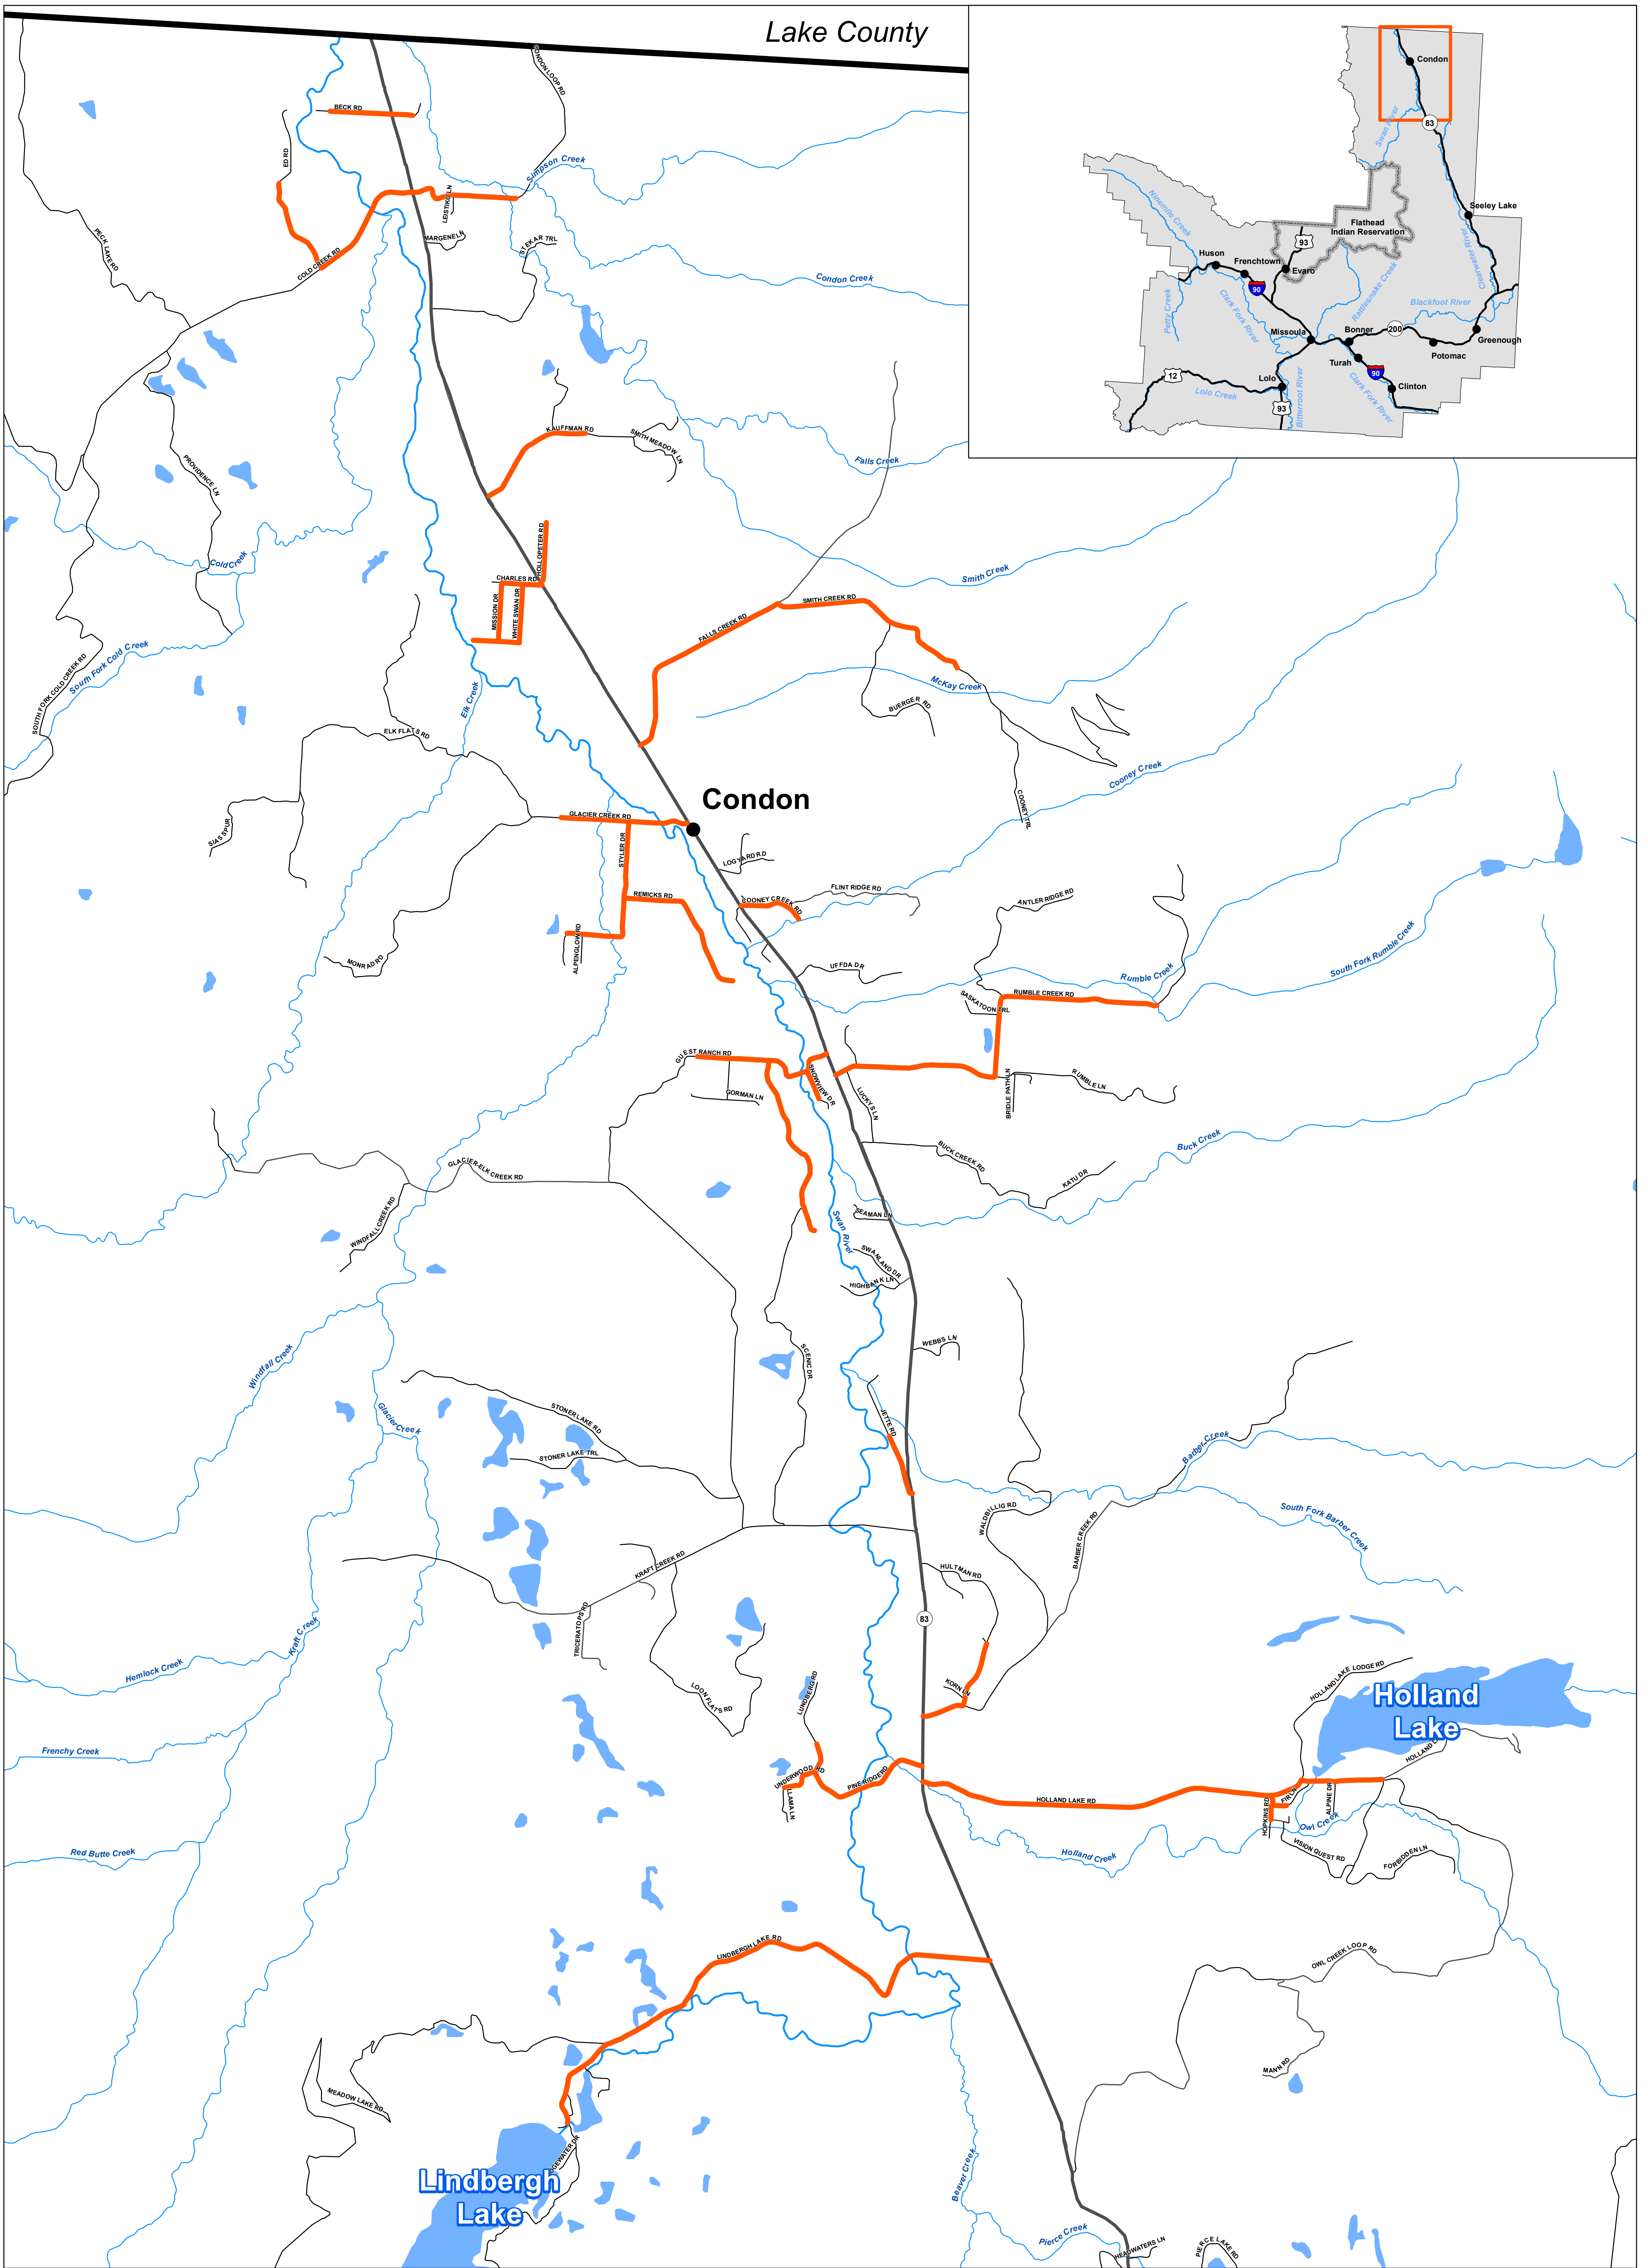

Lake County

Route #17 Condon Snow Plow Route Missoula County

0 1 2 Miles

- Route 17-Condon Snow Plow Route
- Interstate 90
- Highways
- Roads
- Rivers & Streams
- Lakes

Snow Plow Route Data Source: Missoula County Public Works