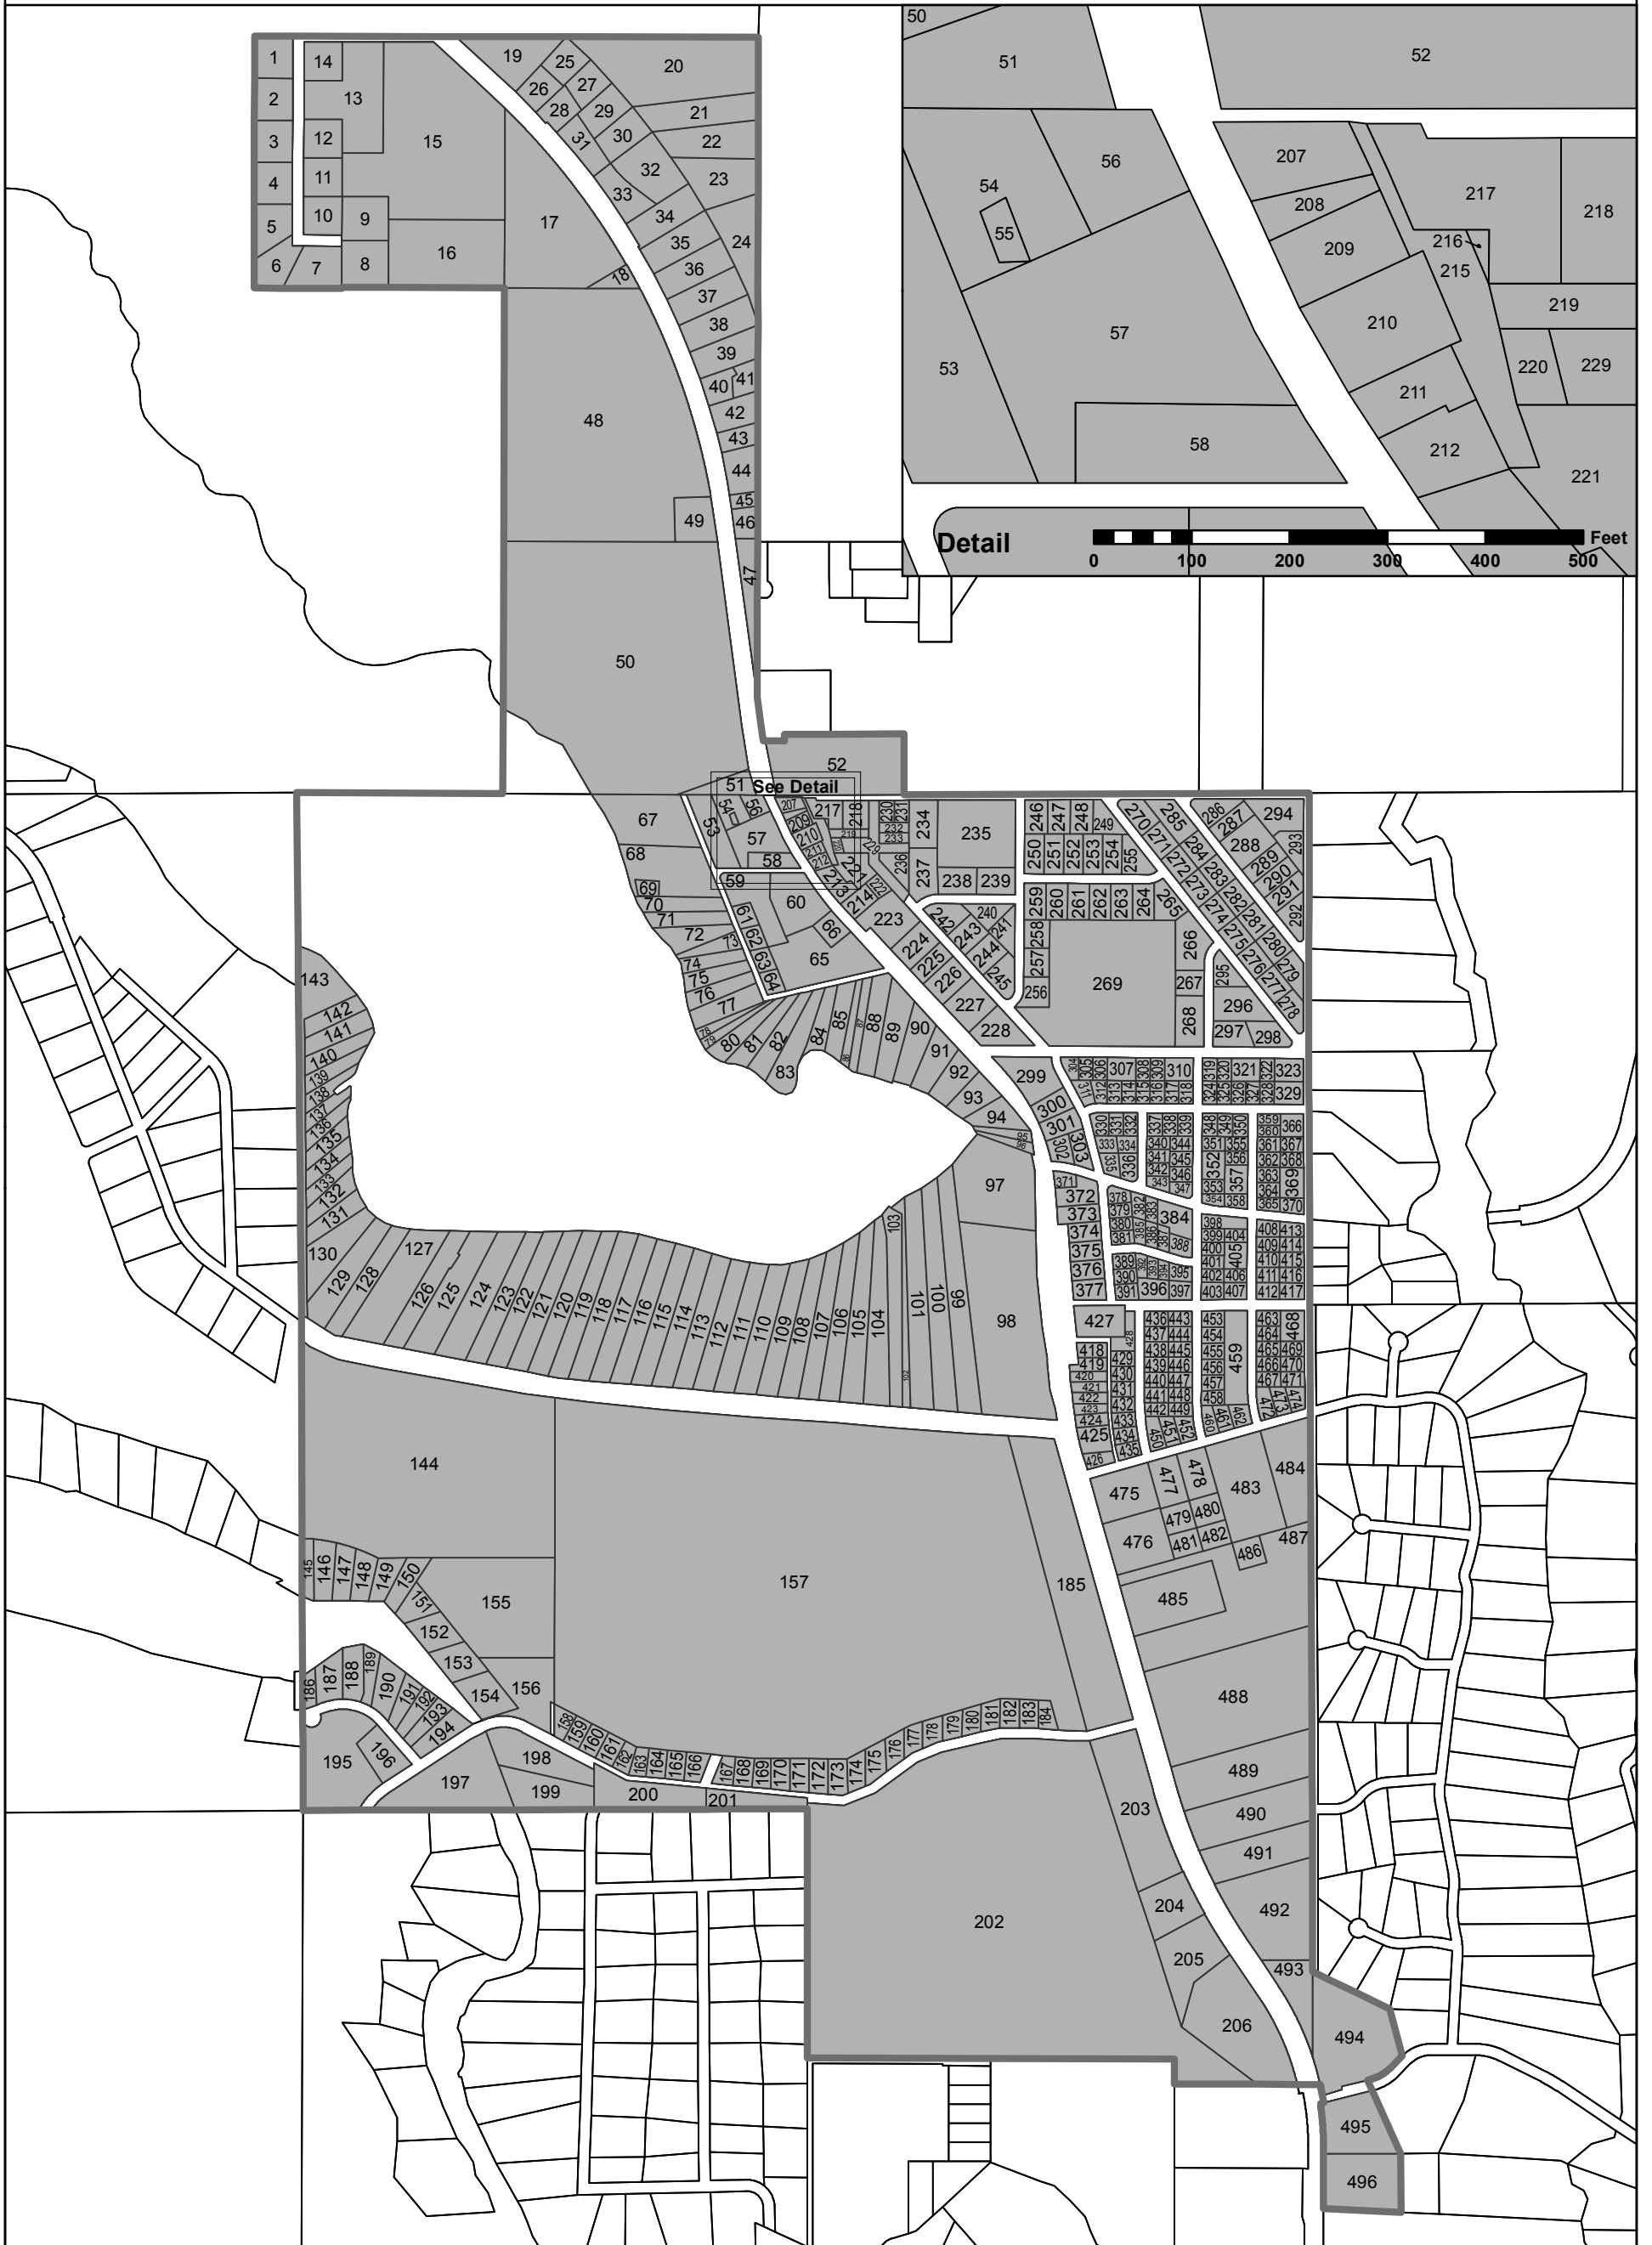

# Seeley Lake Sewer District

-  Sewer District Boundary
-  Cadastral Parcels
-  Assessed Parcels

Map produced by Missoula County Public Works, Mapping/GIS Division.  
July 10, 2012